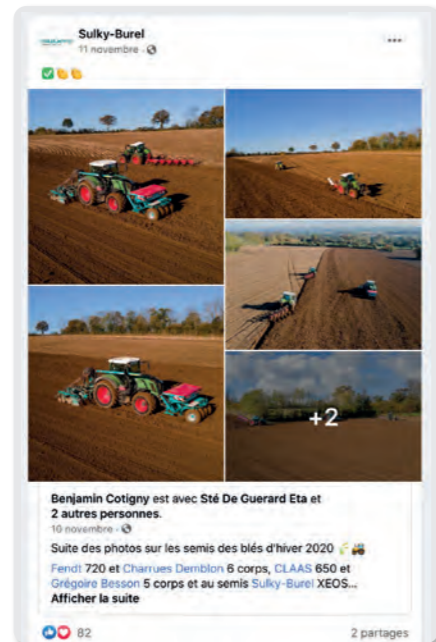

SULKY 
FARMING TOGETHER

HR

PROGRESS

TF

**MACHINE
OF THE YEAR**

FARMING TOGETHER
#FarmingTogether

Follow us !

1936 - Super Sulky